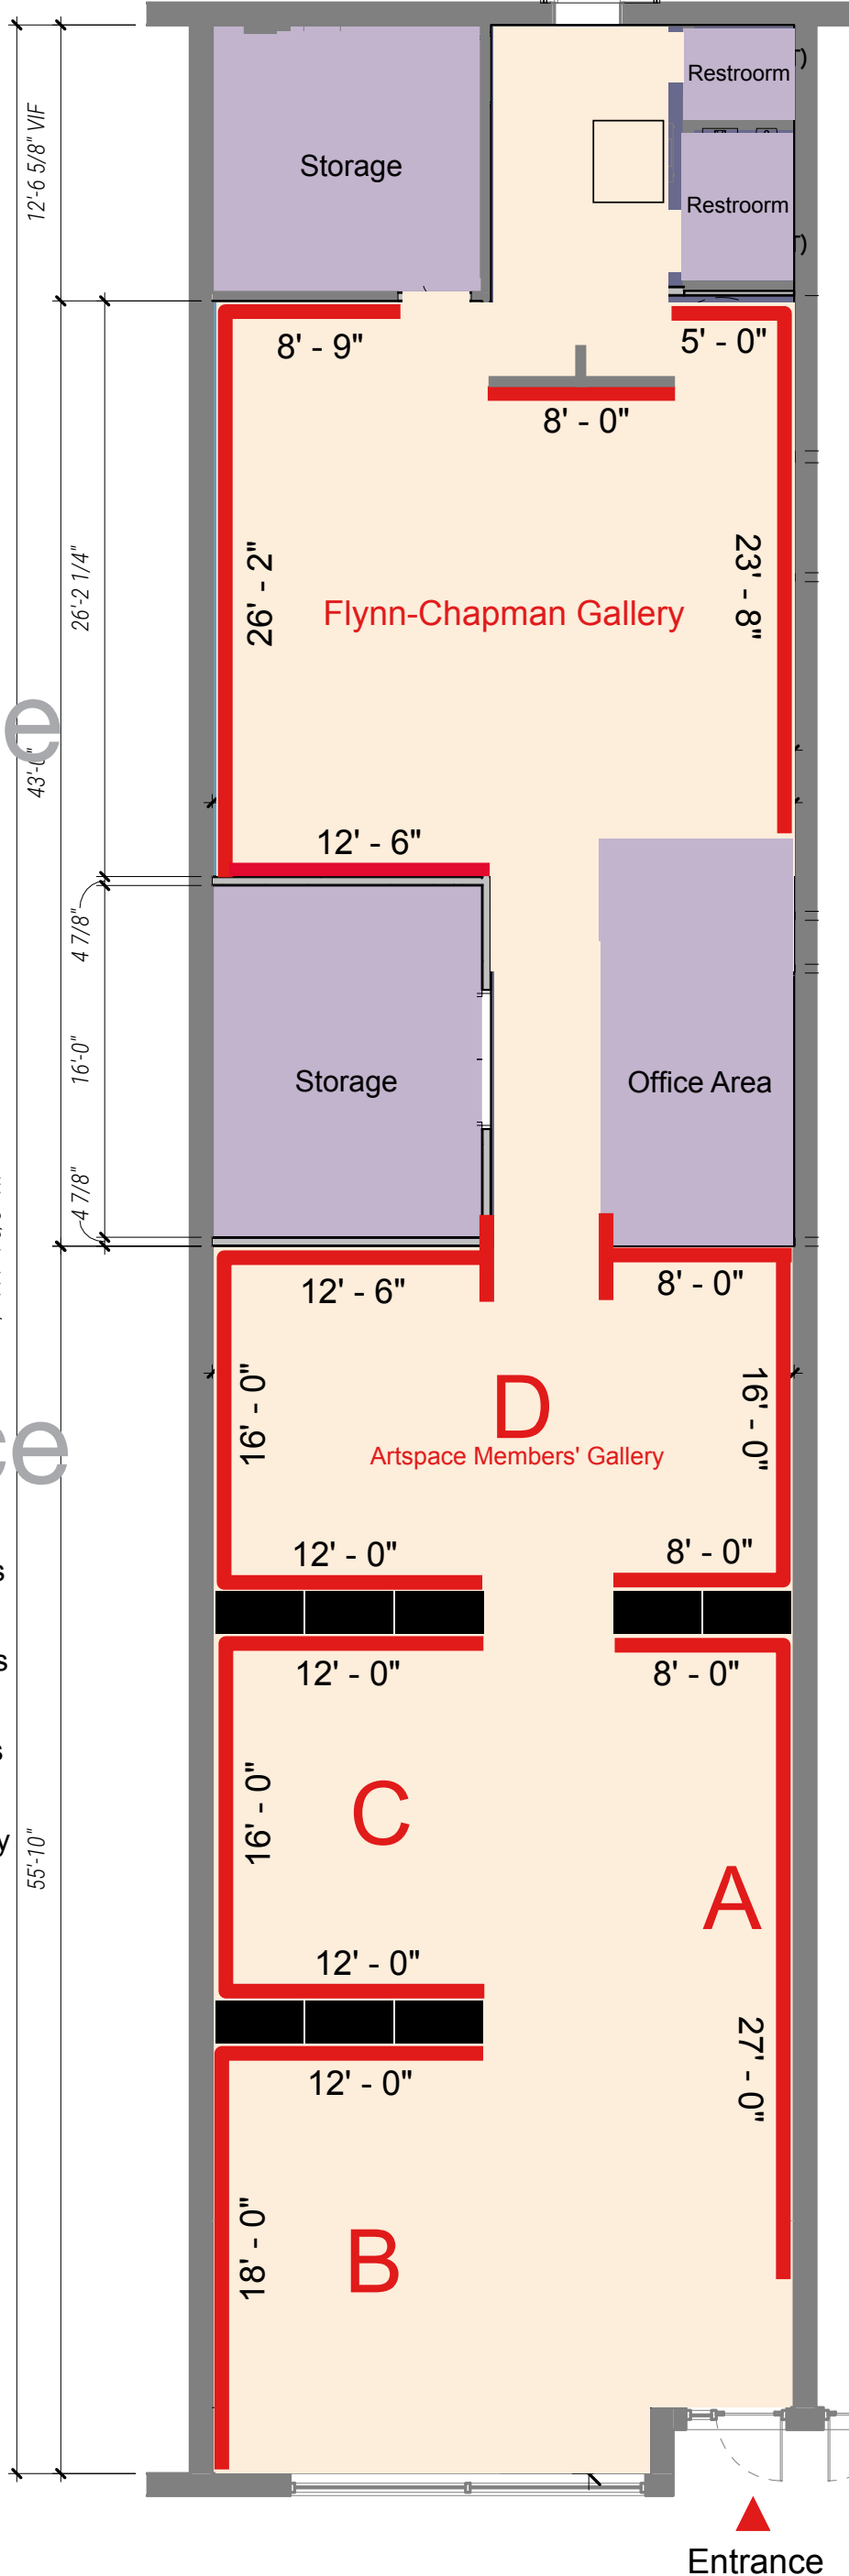

NEW STEEL STAIR

artspace

Flynn-Chapman Gallery  
84' - 0" total walls

artspace

**A** Gallery = 35' - 0" total walls

**B** Gallery = 30' - 0" total walls

**C** Gallery = 40' - 0" total walls

**D** Artspace Members' Gallery  
72' - 6" total walls